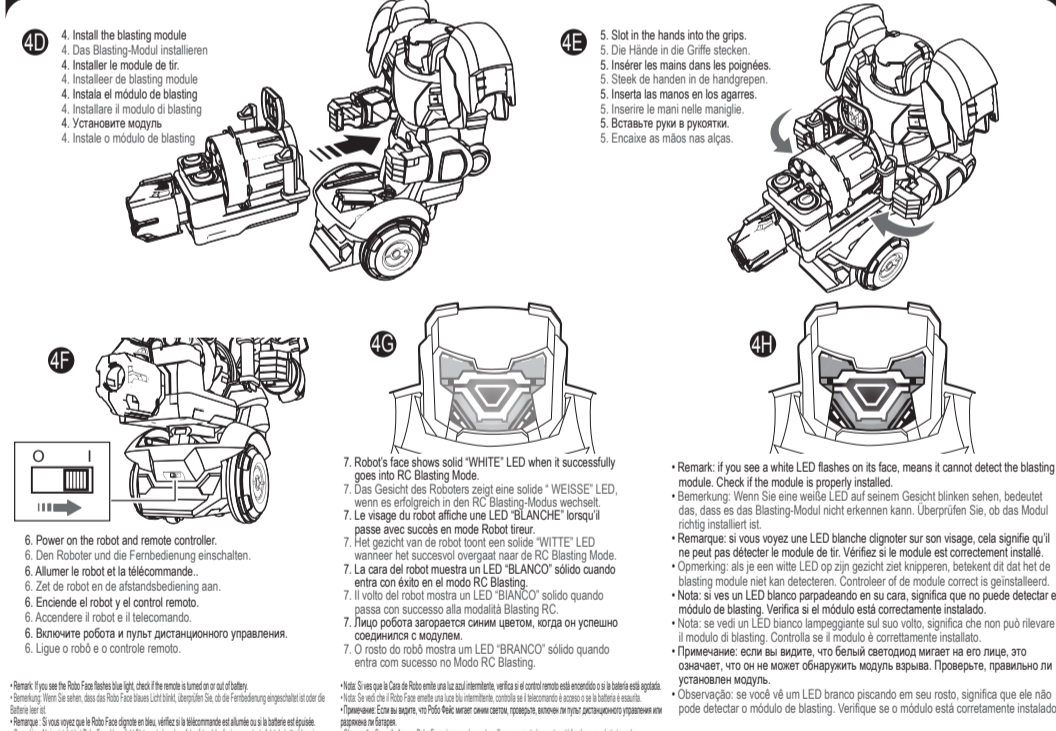

3. Parts Identification

Table with 9 columns and 9 rows listing parts in multiple languages: Blast, ON/OFF Button, Socket, Forward/Backward, Turn, Dart, Blasting module, Gatling drum, LED face.

4. RC BLASTING MODE

4. RC Blasting Mode

4. RC Blasting Mode

5. Blaster Mode