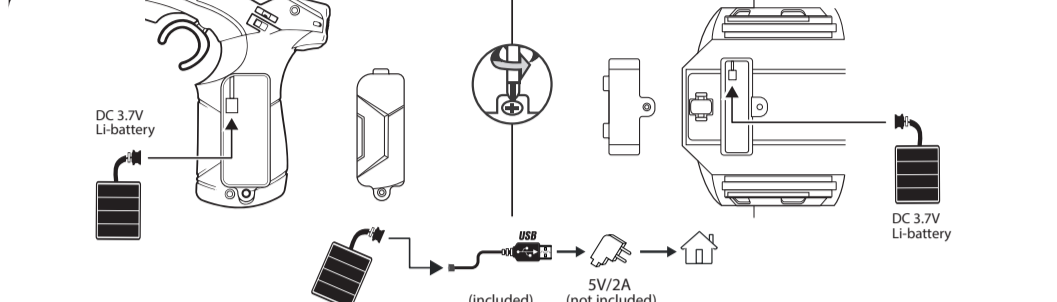

3. Parts Identification

Table with 9 columns and 9 rows listing parts in multiple languages: Blast, ON/OFF Button, Socket, Forward/Backward, Turn, Dart, Blasting module, Gatling drum, LED face.

4. RC BLASTING MODE