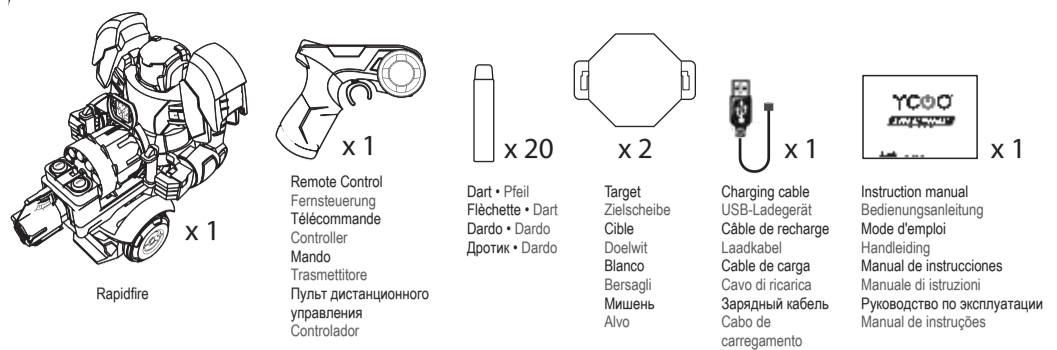

ROBO RAPIDFIRE™

2 IN 1 RC BLASTING ROBOT!

Silverlit® Silverlit SAS, 80 rue Barthelemy Danjou, 92100 Boulogne-Billancourt / France. ©2024 Silverlit. All rights reserved.

1. Delivery Content