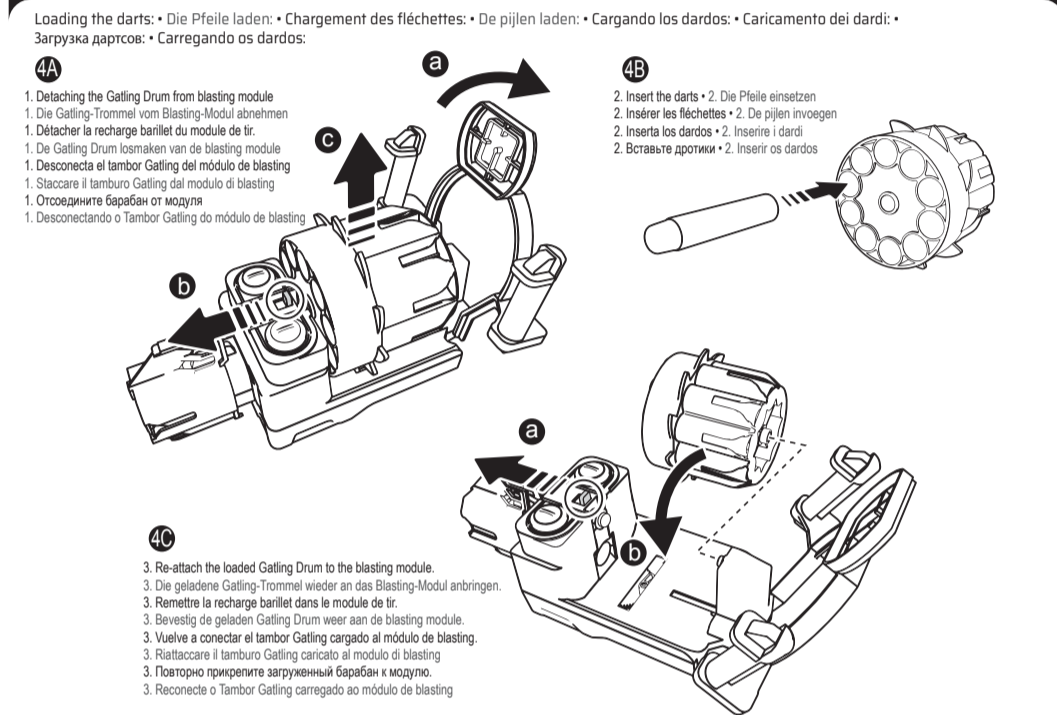

3. Parts Identification

Table with 9 columns and 9 rows listing parts in multiple languages: Blast, ON/OFF Button, Socket, Forward/Backward, Turn, Dart, Blasting module, Gatling drum, LED face.

4. RC BLASTING MODE

4. RC Blasting Mode

4. RC Blasting Mode

5. Blaster Mode