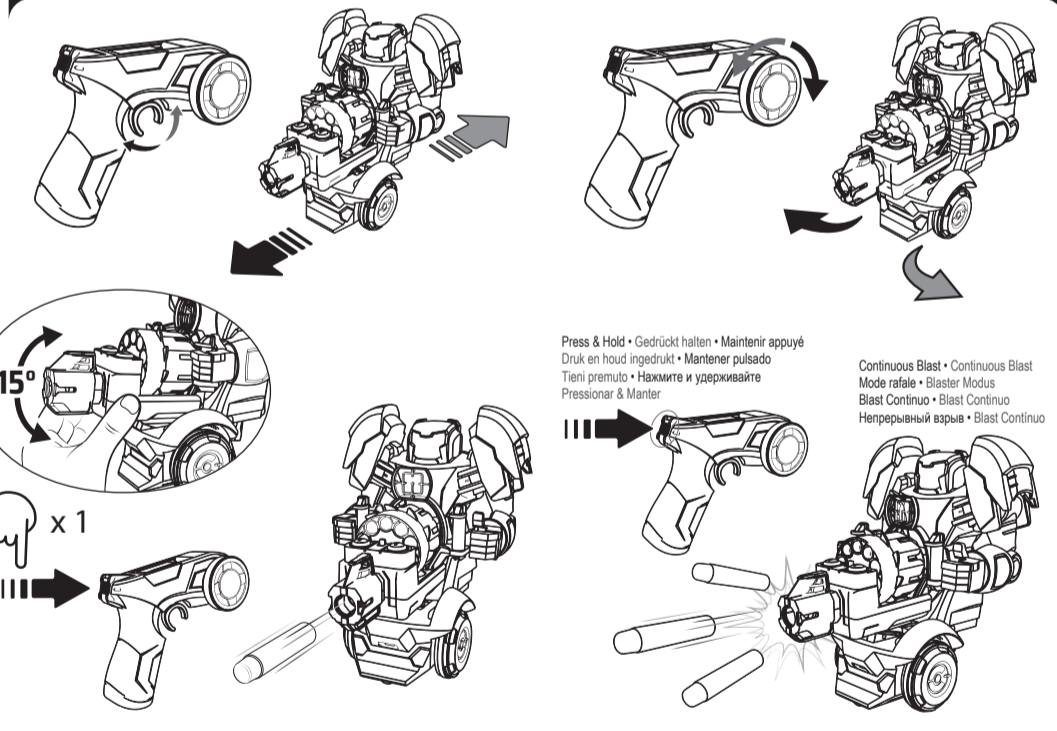

3. Parts Identification

Table with 9 columns and 9 rows listing parts in multiple languages: Blast, ON/OFF Button, Socket, Forward/Backward, Turn, Dart, Blasting module, Gatling drum, LED face.

4. RC BLASTING MODE

4. RC Blasting Mode

4. RC Blasting Mode

5. Blaster Mode