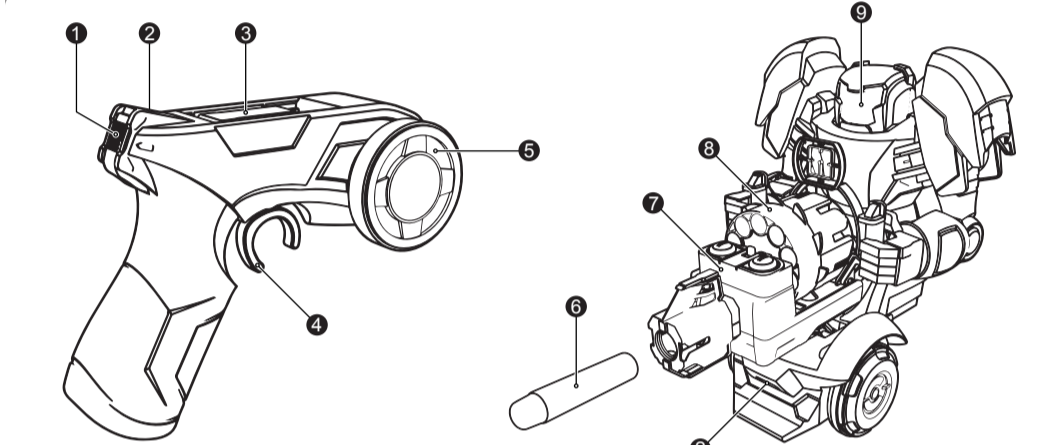

3. Parts Identification

Table with 9 columns and 9 rows listing parts in multiple languages: Blast, ON/OFF Button, Socket, Forward/Backward, Turn, Dart, Blasting module, Gatling drum, LED face.

4. RC BLASTING MODE

4. RC Blasting Mode

4. RC Blasting Mode

5. Blaster Mode